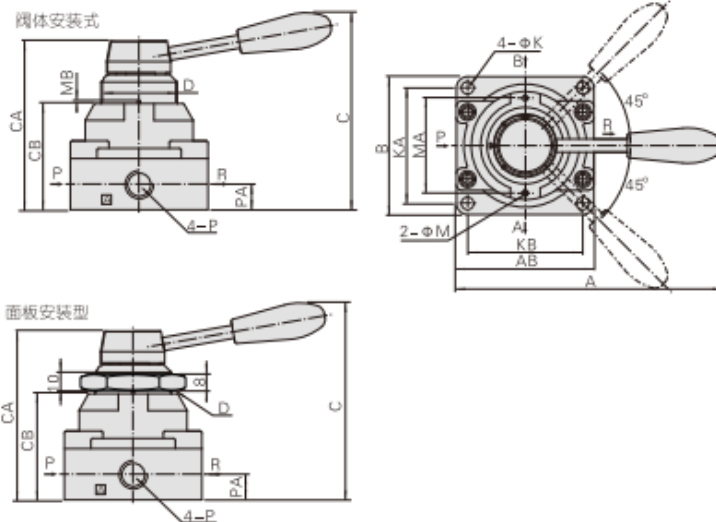

Hand operated valve-4HV430-15

URL: <https://www.sxplc.com/hand-operated-valve-4hv430-15>

Product data sheet

4HV

型号符号	A	AB	B	C	CA	CB	D	K	KA	KB	M	MA	MB	P	PA
4HV2□□-06	120	62	62	92.5	73	45	M34 × 1.5	5.5	49	49	3	40	1.5	PT1/8	11.5
4HV2□□-08	120	62	62	92.5	73	45	M34 × 1.5	5.5	49	49	3	40	1.5	PT1/4	11.5
4HV3□□-06	140	74	74	104	88.5	56	M40 × 1.5	6.5	62	62	3	51	1.5	PT1/4	13.5
4HV3□□-10	140	74	74	104	88.5	56	M40 × 1.5	6.5	62	62	3	51	1.5	PT3/8	13.5
4HV4□□-15	160	94	102	128	110	72	M52 × 1.5	6.5	89	81	3	64	2	PT1/2	18
4HV4□□-20	160	94	102	128	110	72	M52 × 1.5	6.5	89	81	3	64	2	PT3/4	18